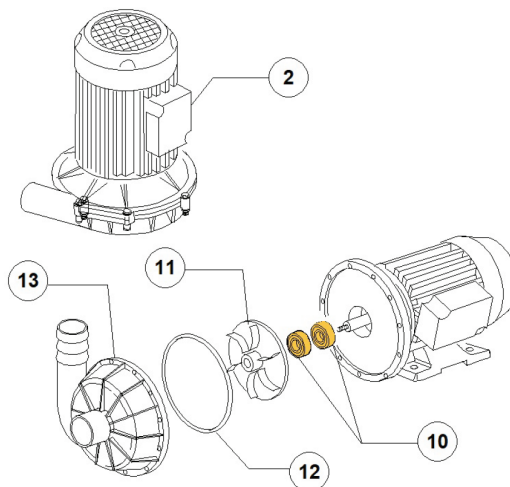

PARTS BREAKDOWN

ITEM	MODEL
49128	CD-IT-130

Wash Pump Group