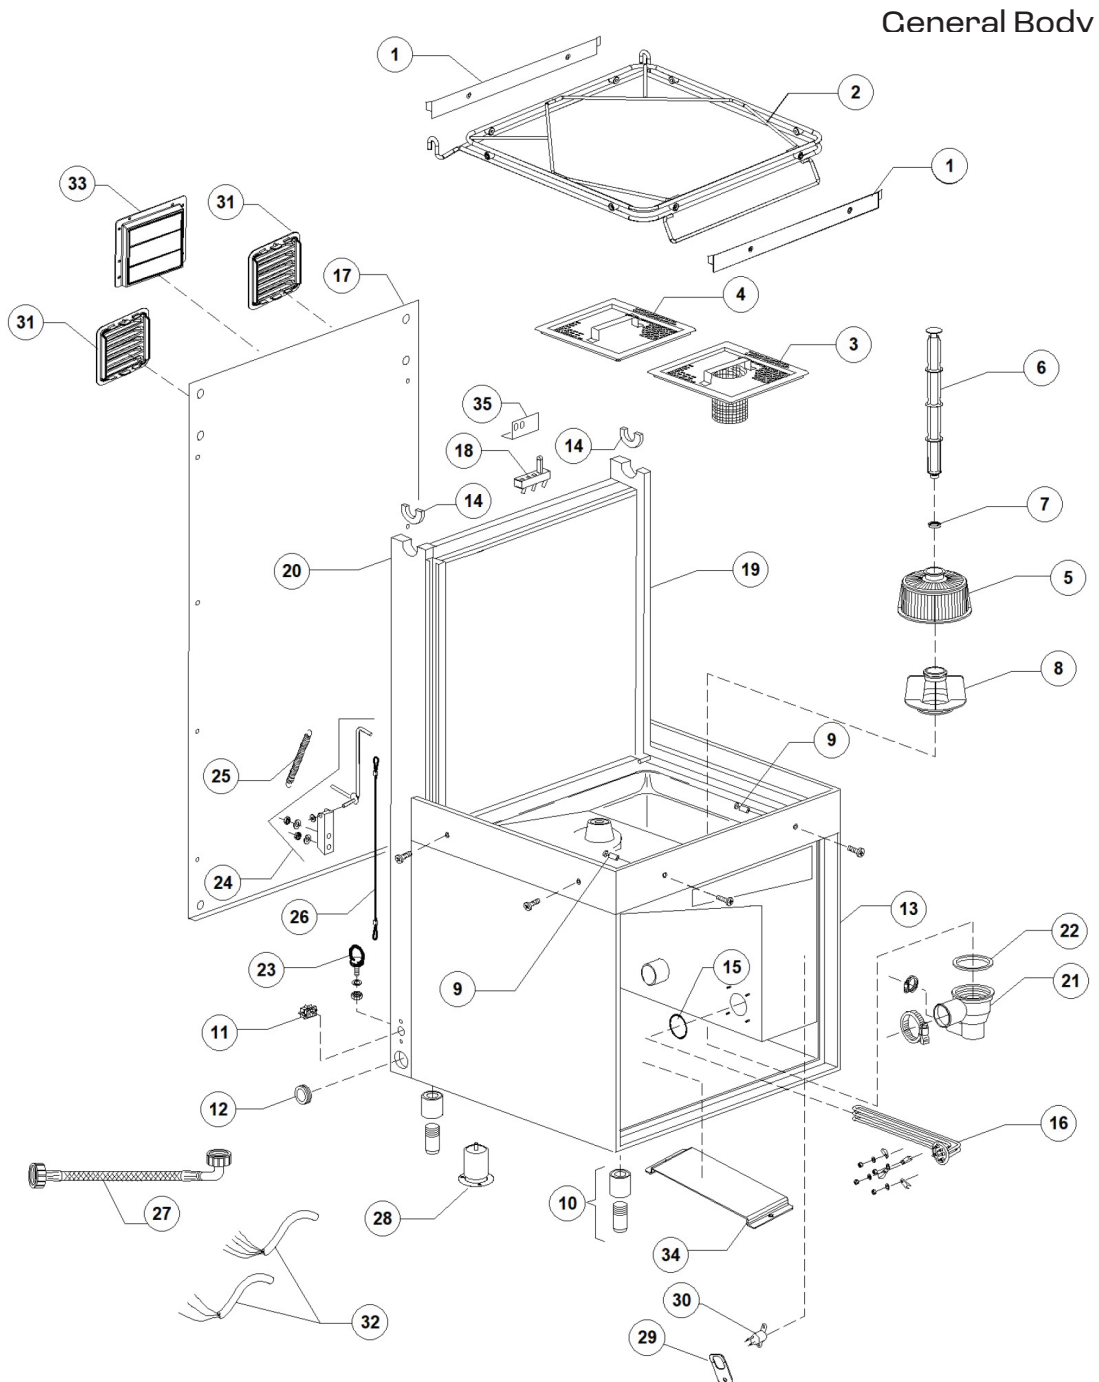

# PARTS BREAKDOWN

ITEM	MODEL
49128	CD-IT-130

# PARTS BREAKDOWN

ITEM	MODEL
49128	CD-IT-130

Hood