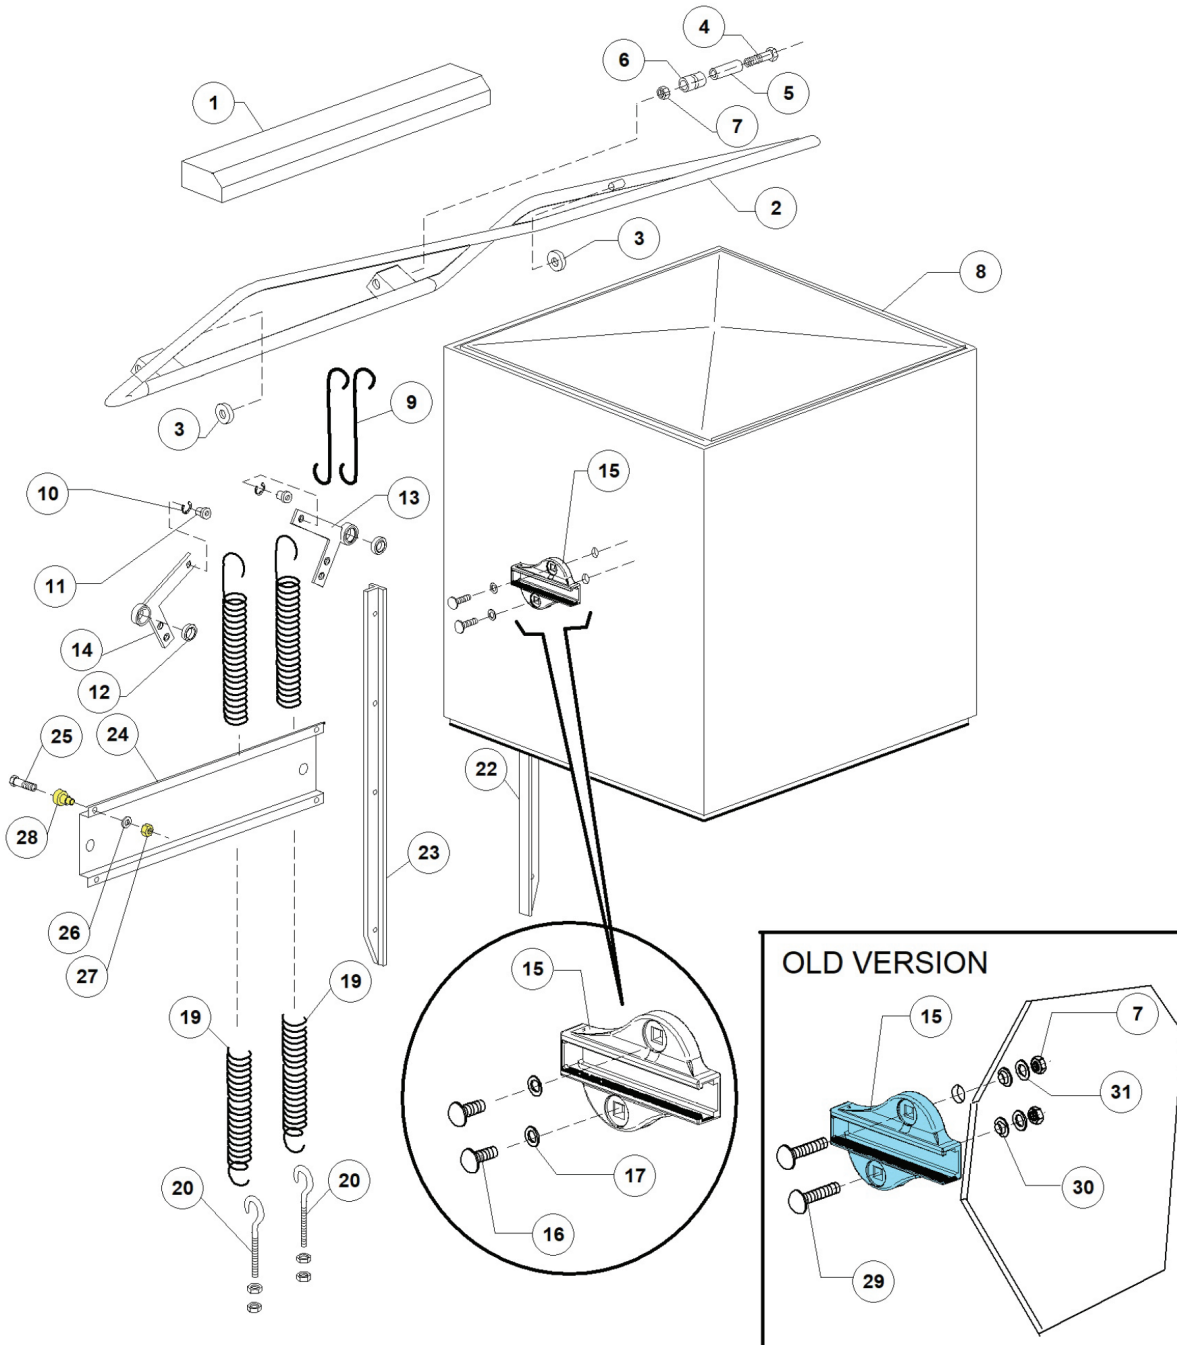

# PARTS BREAKDOWN

ITEM	MODEL
49128	CD-IT-130

Hood