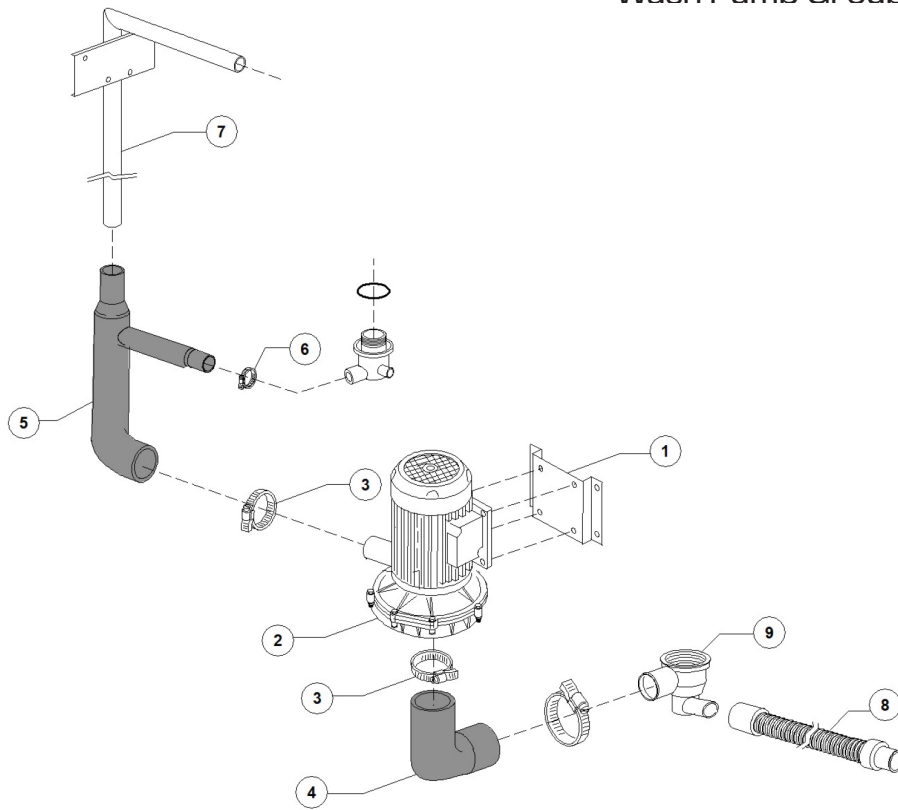

PARTS BREAKDOWN

ITEM	MODEL
49128	CD-IT-130

Wash Pump Group