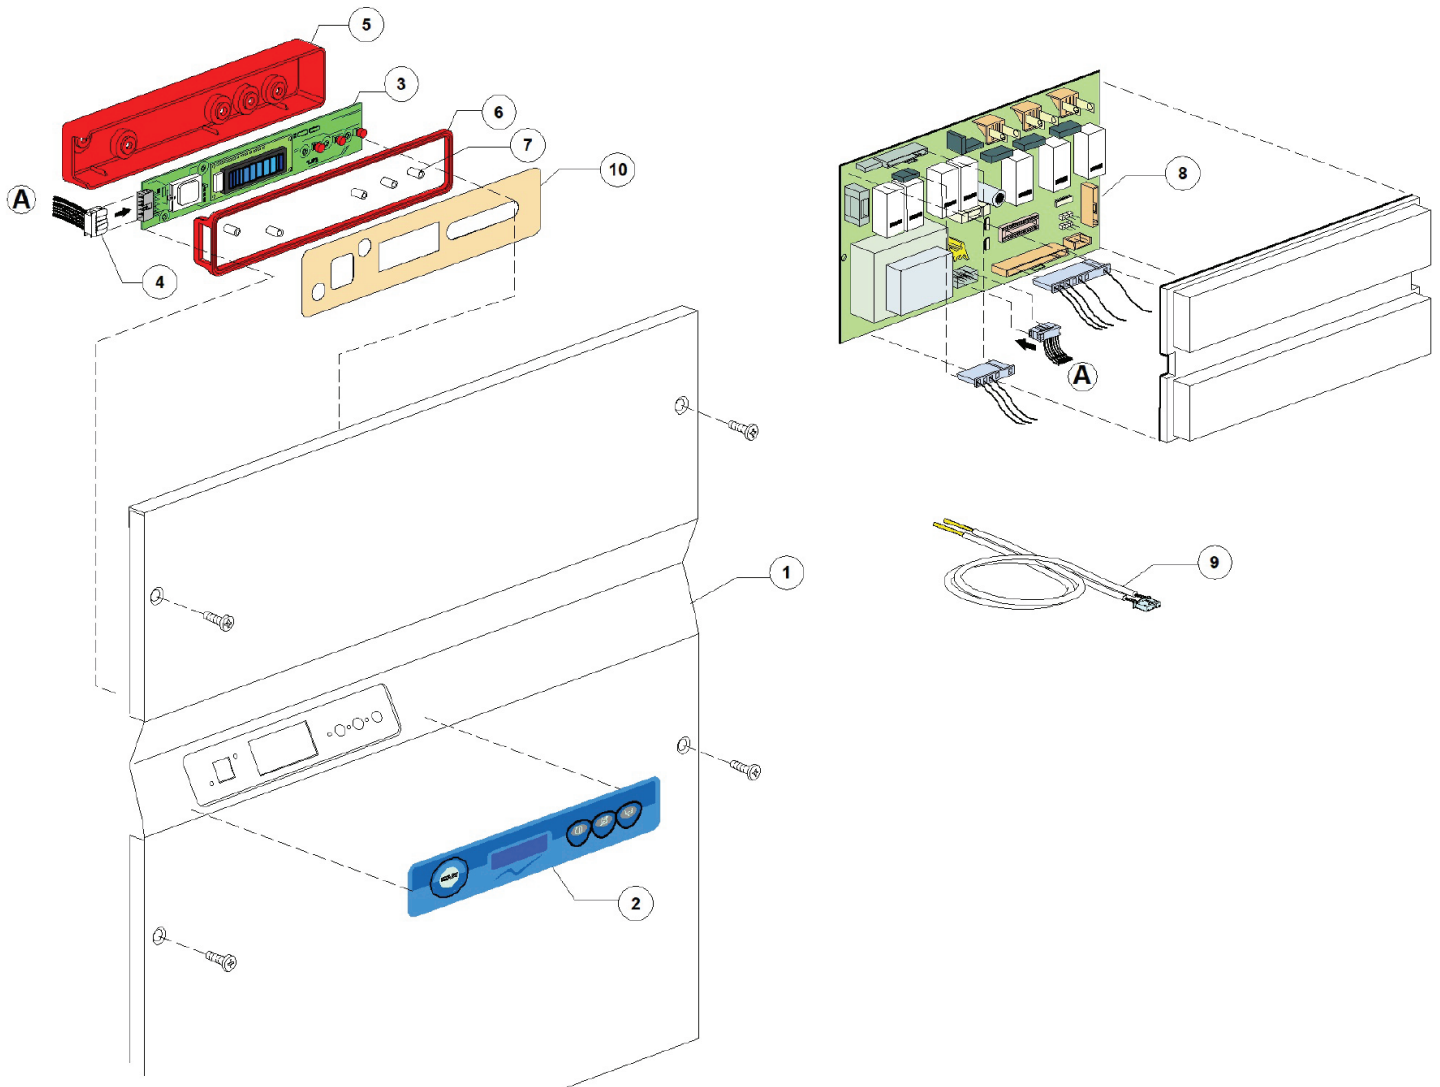

PARTS BREAKDOWN

ITEM	MODEL
49128	CD-IT-130

Control Panel and Switches