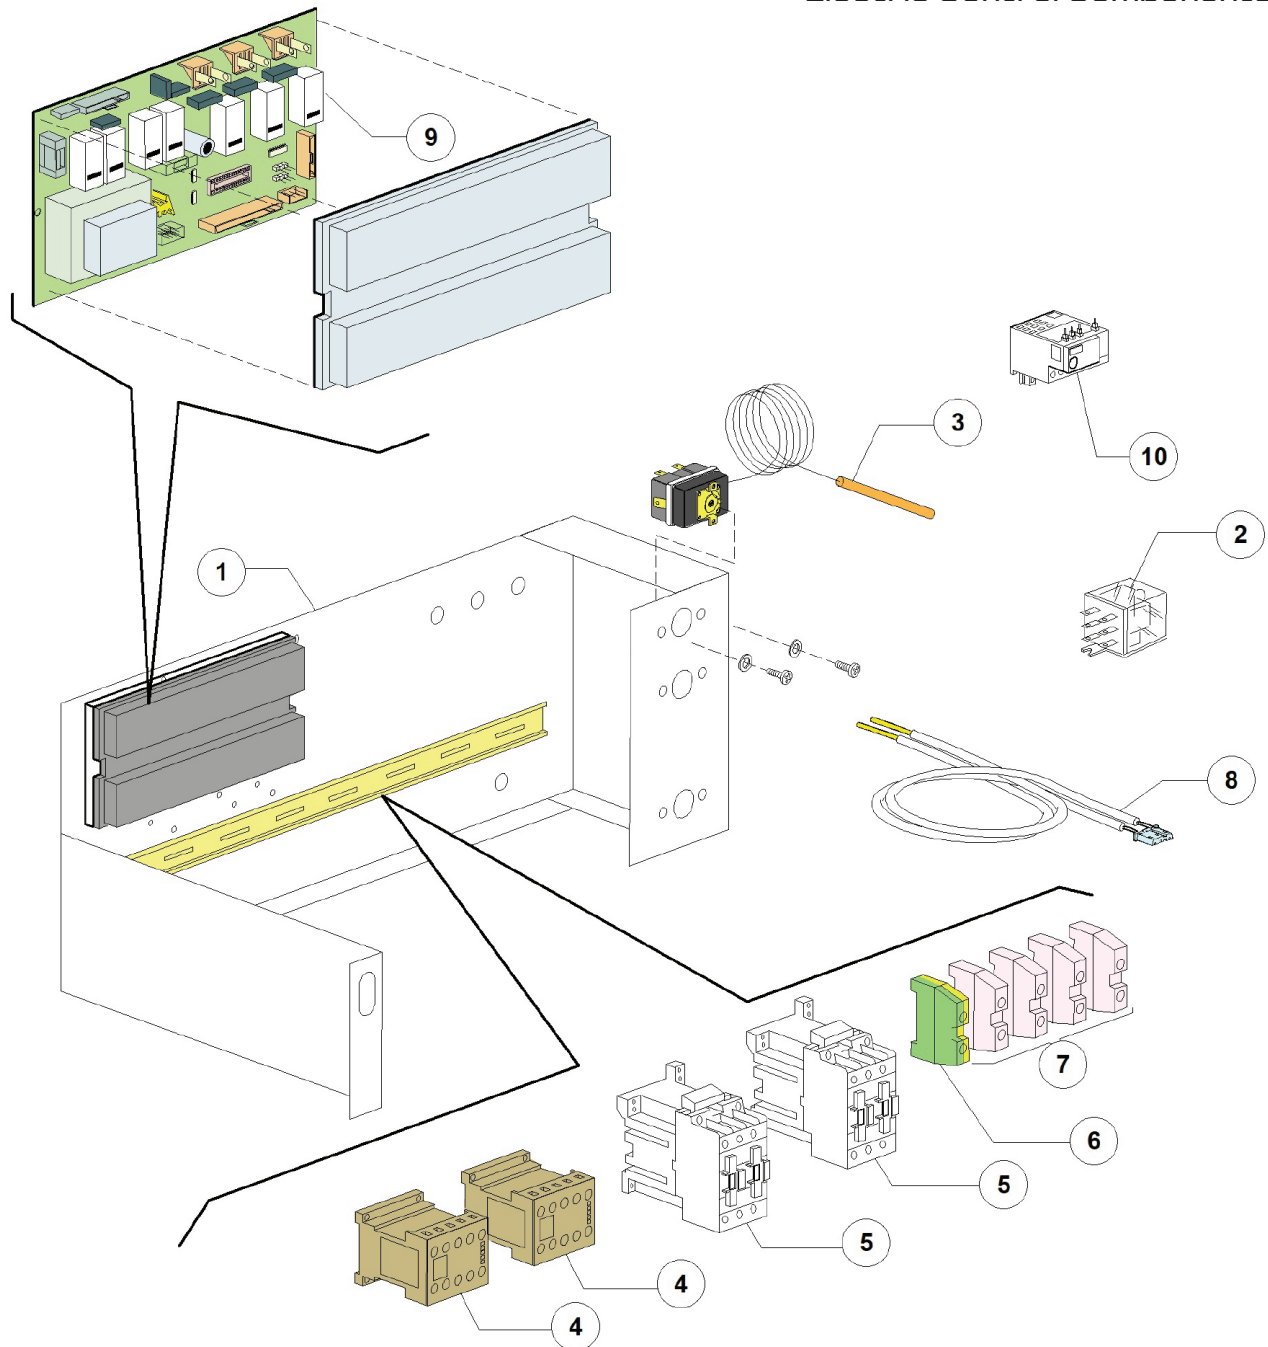

PARTS BREAKDOWN

ITEM	MODEL
49128	CD-IT-130

Electric Control Components