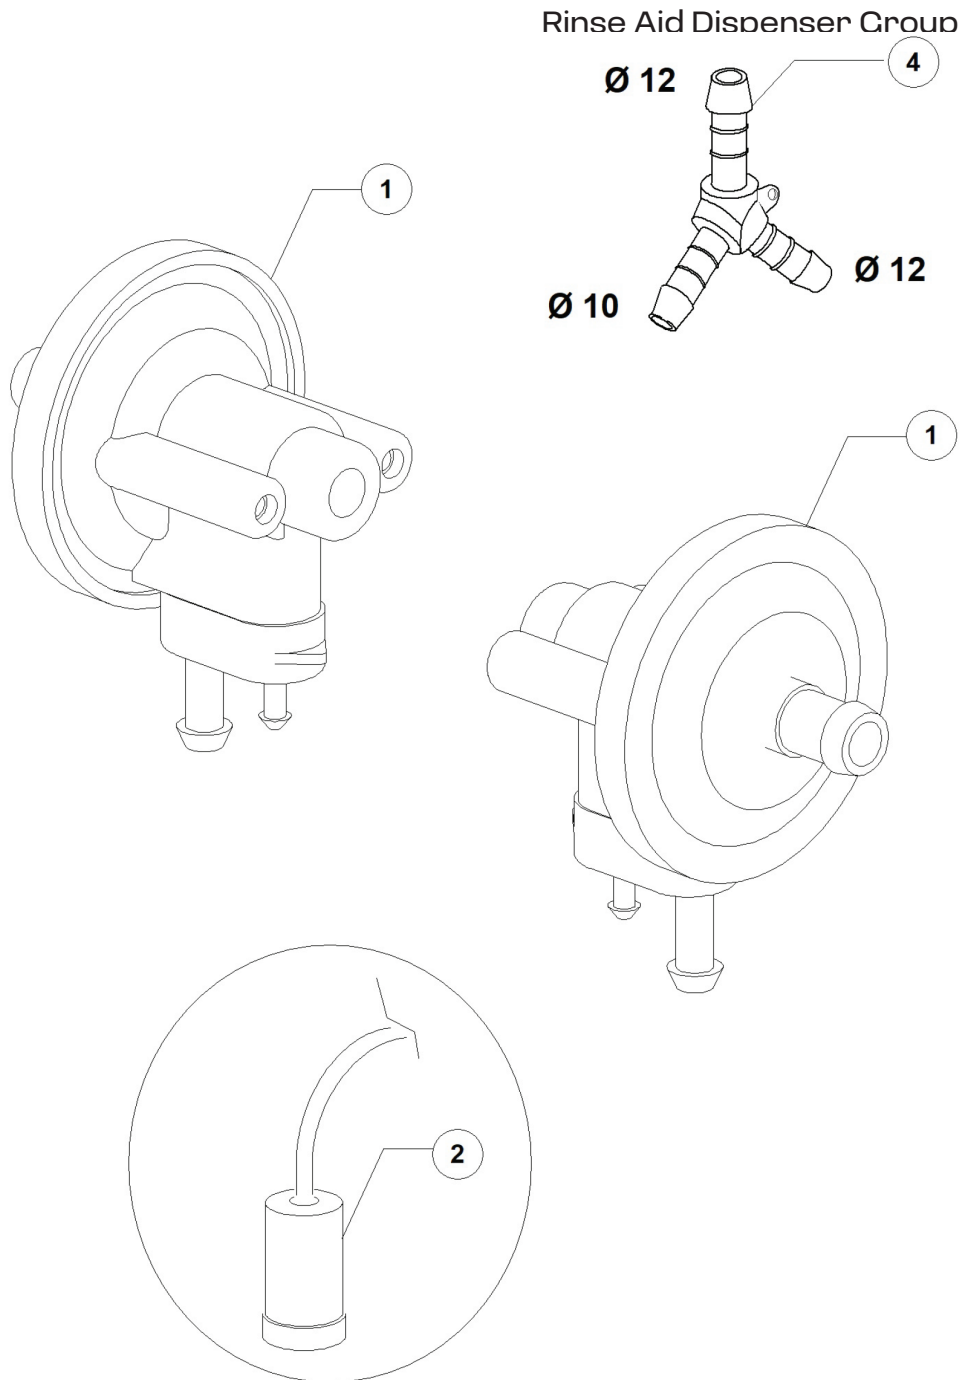

PARTS BREAKDOWN

ITEM	MODEL
49128	CD-IT-130