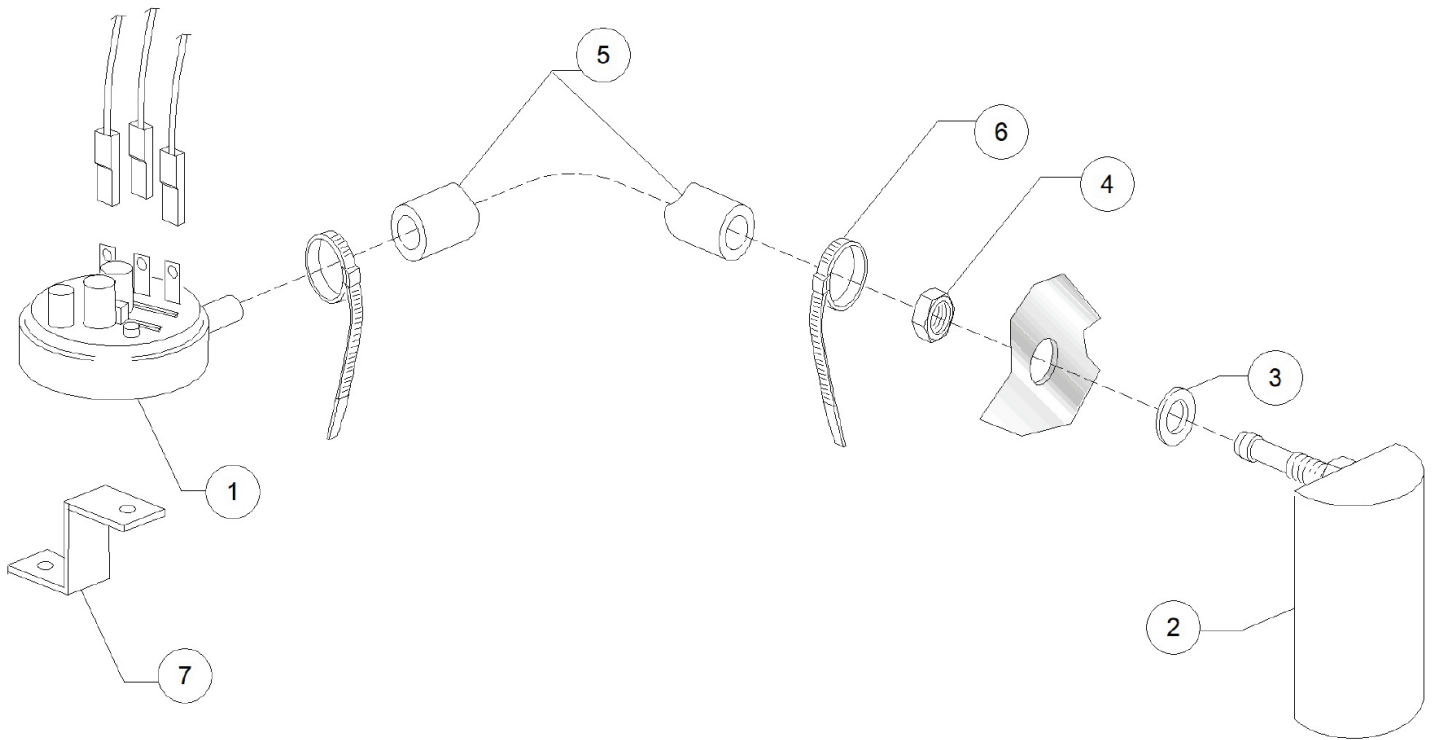

# PARTS BREAKDOWN

ITEM	MODEL
49128	CD-IT-130

Pressure Switch Group