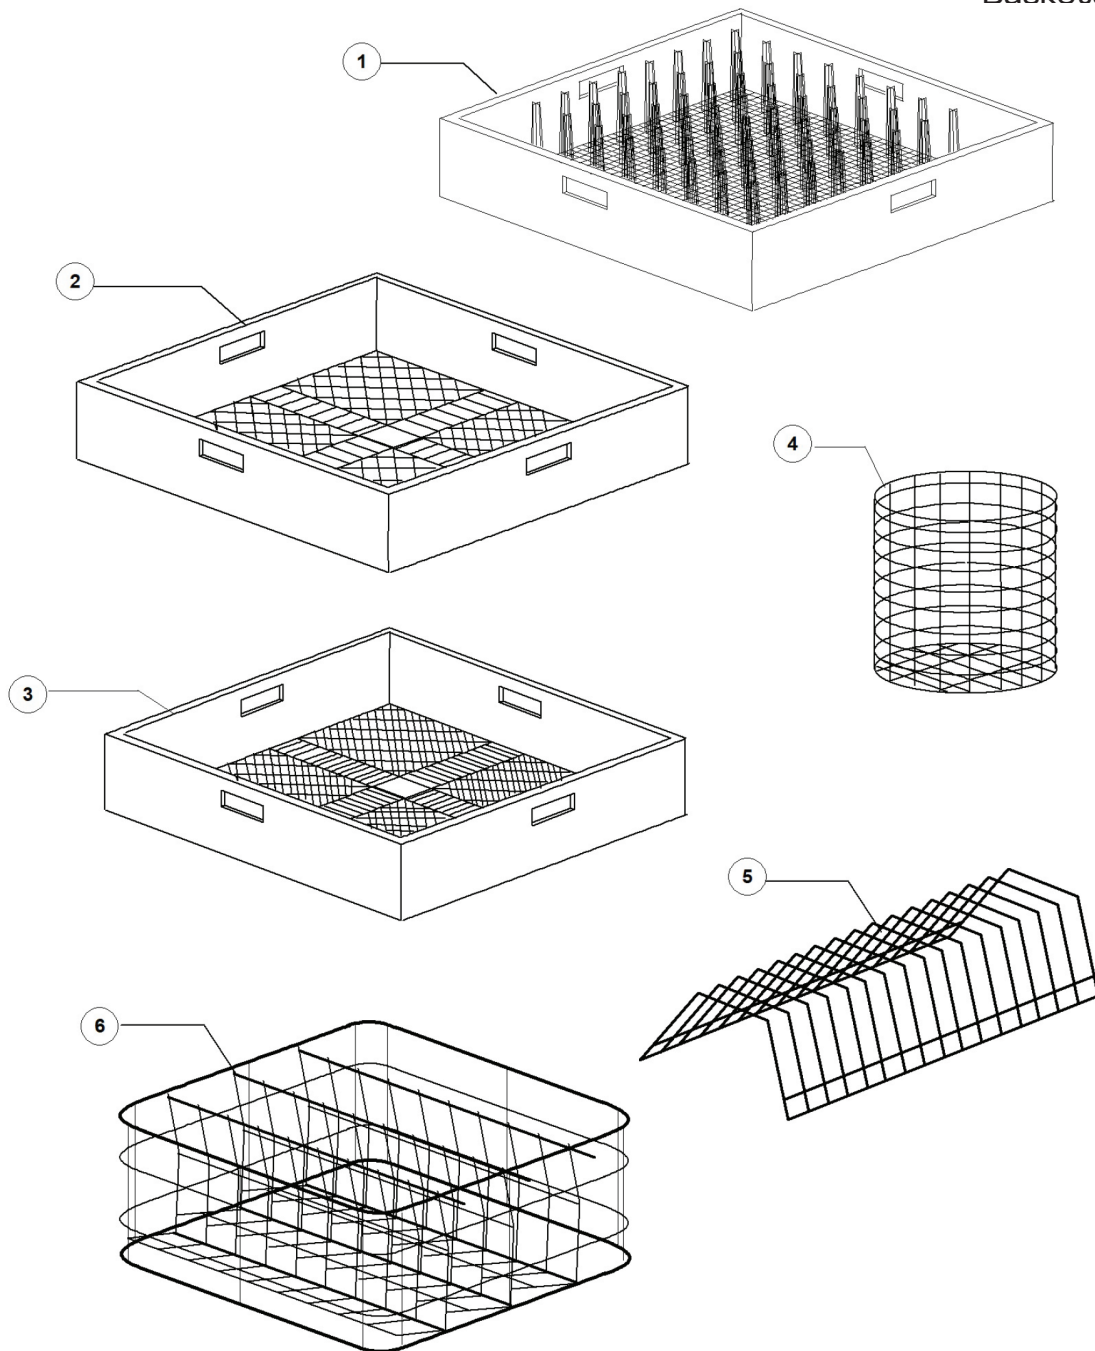

PARTS BREAKDOWN

ITEM	MODEL
49128	CD-IT-130

Baskets