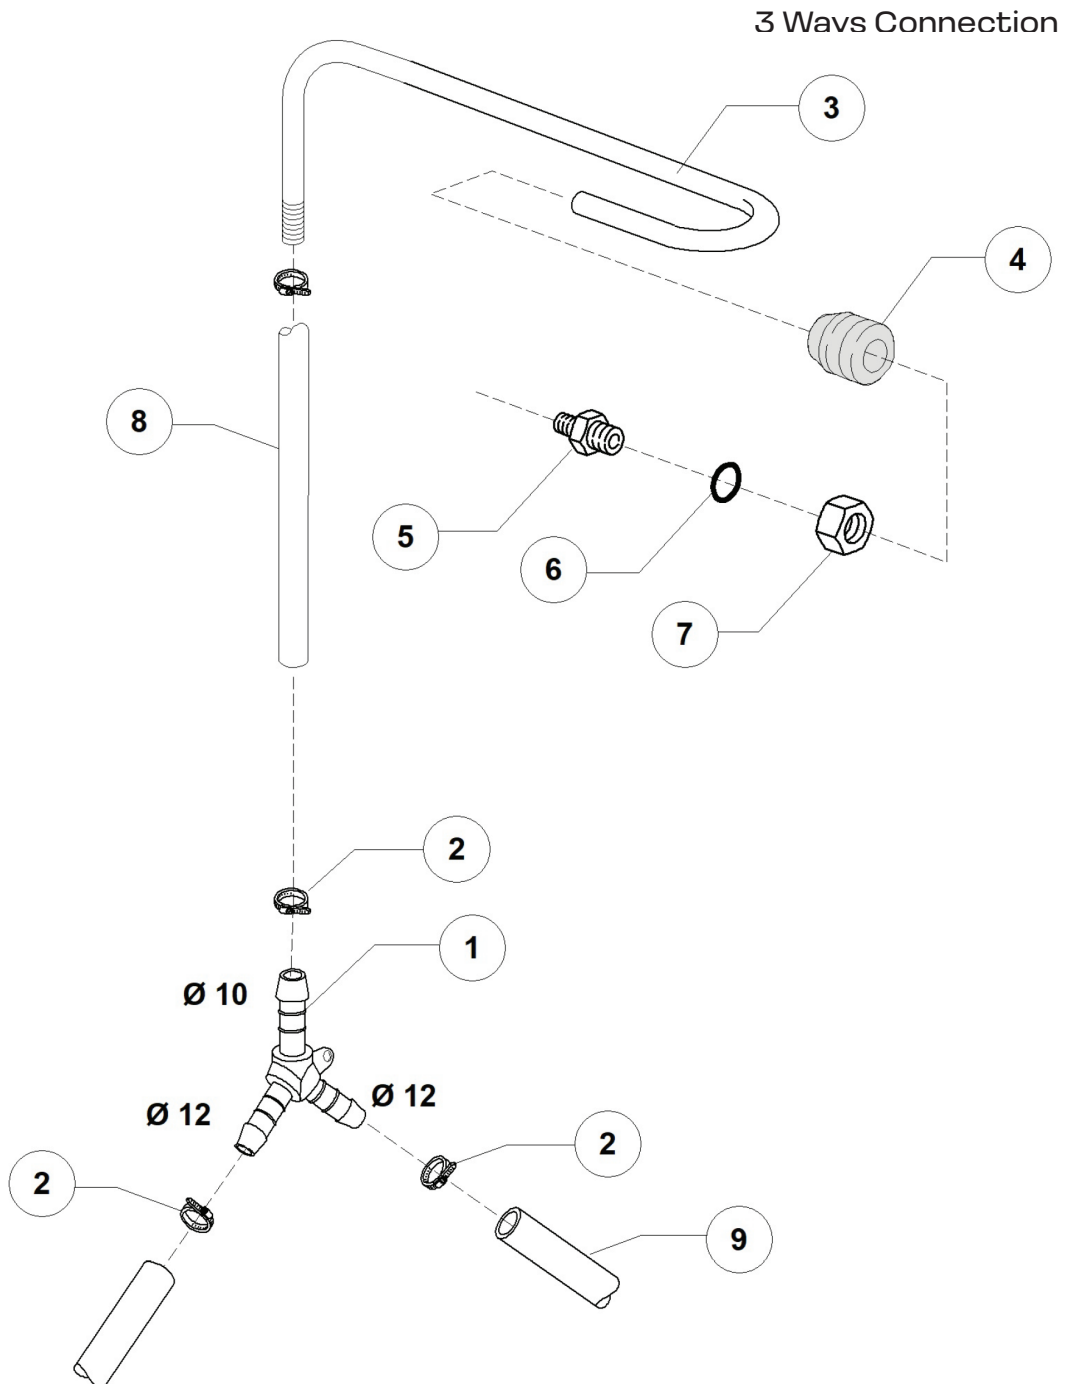

PARTS BREAKDOWN

ITEM	MODEL
49128	CD-IT-130