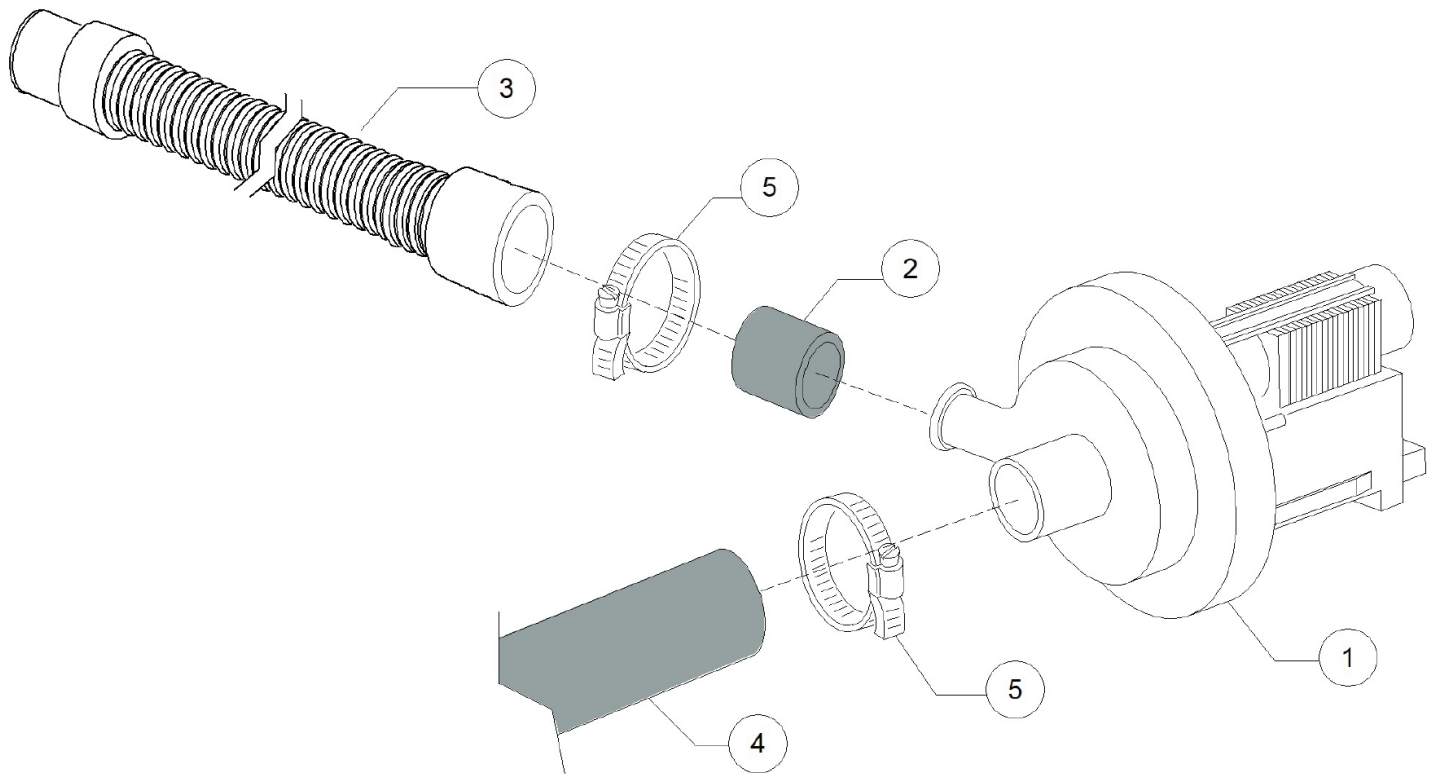

PARTS BREAKDOWN

ITEM	MODEL
49128	CD-IT-130

Drain Pump Group