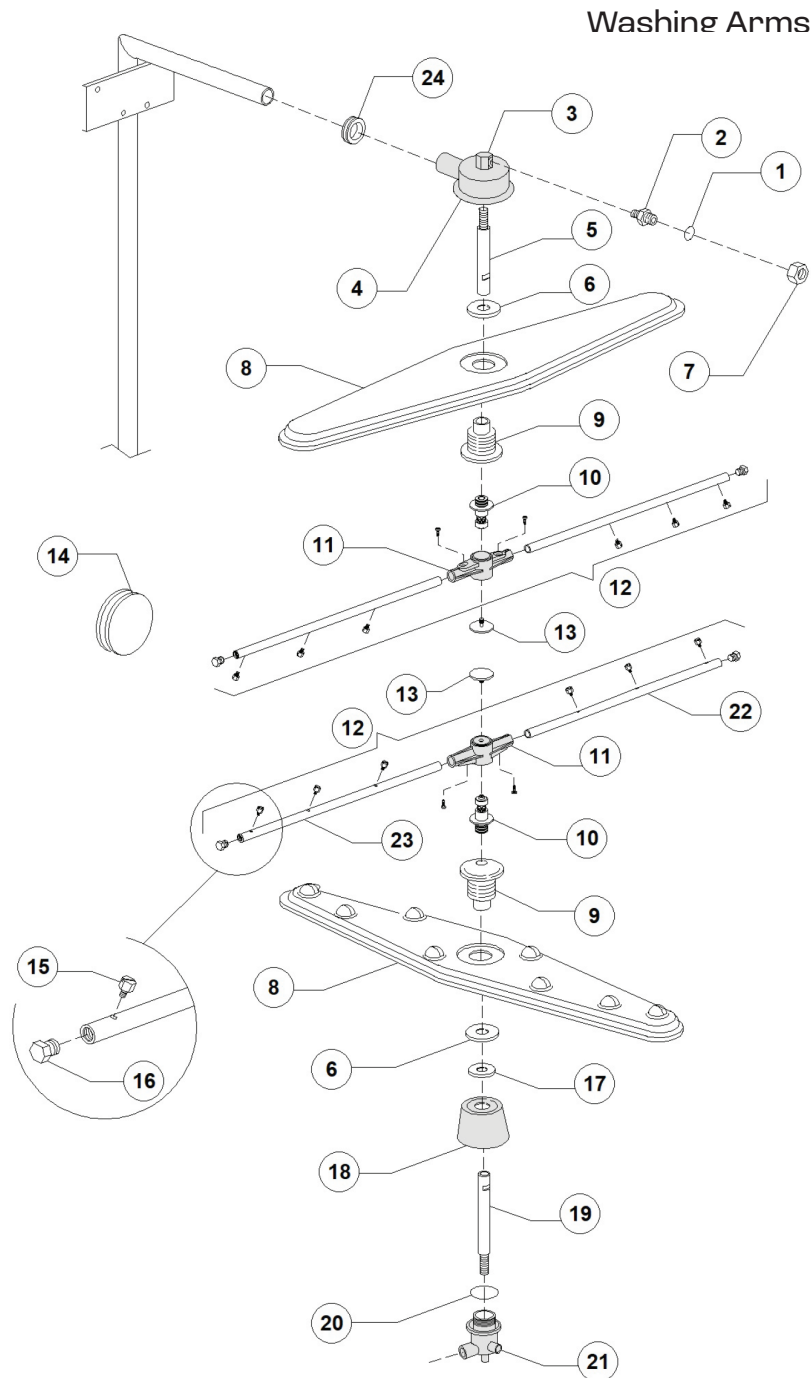

PARTS BREAKDOWN

ITEM	MODEL
49128	CD-IT-130