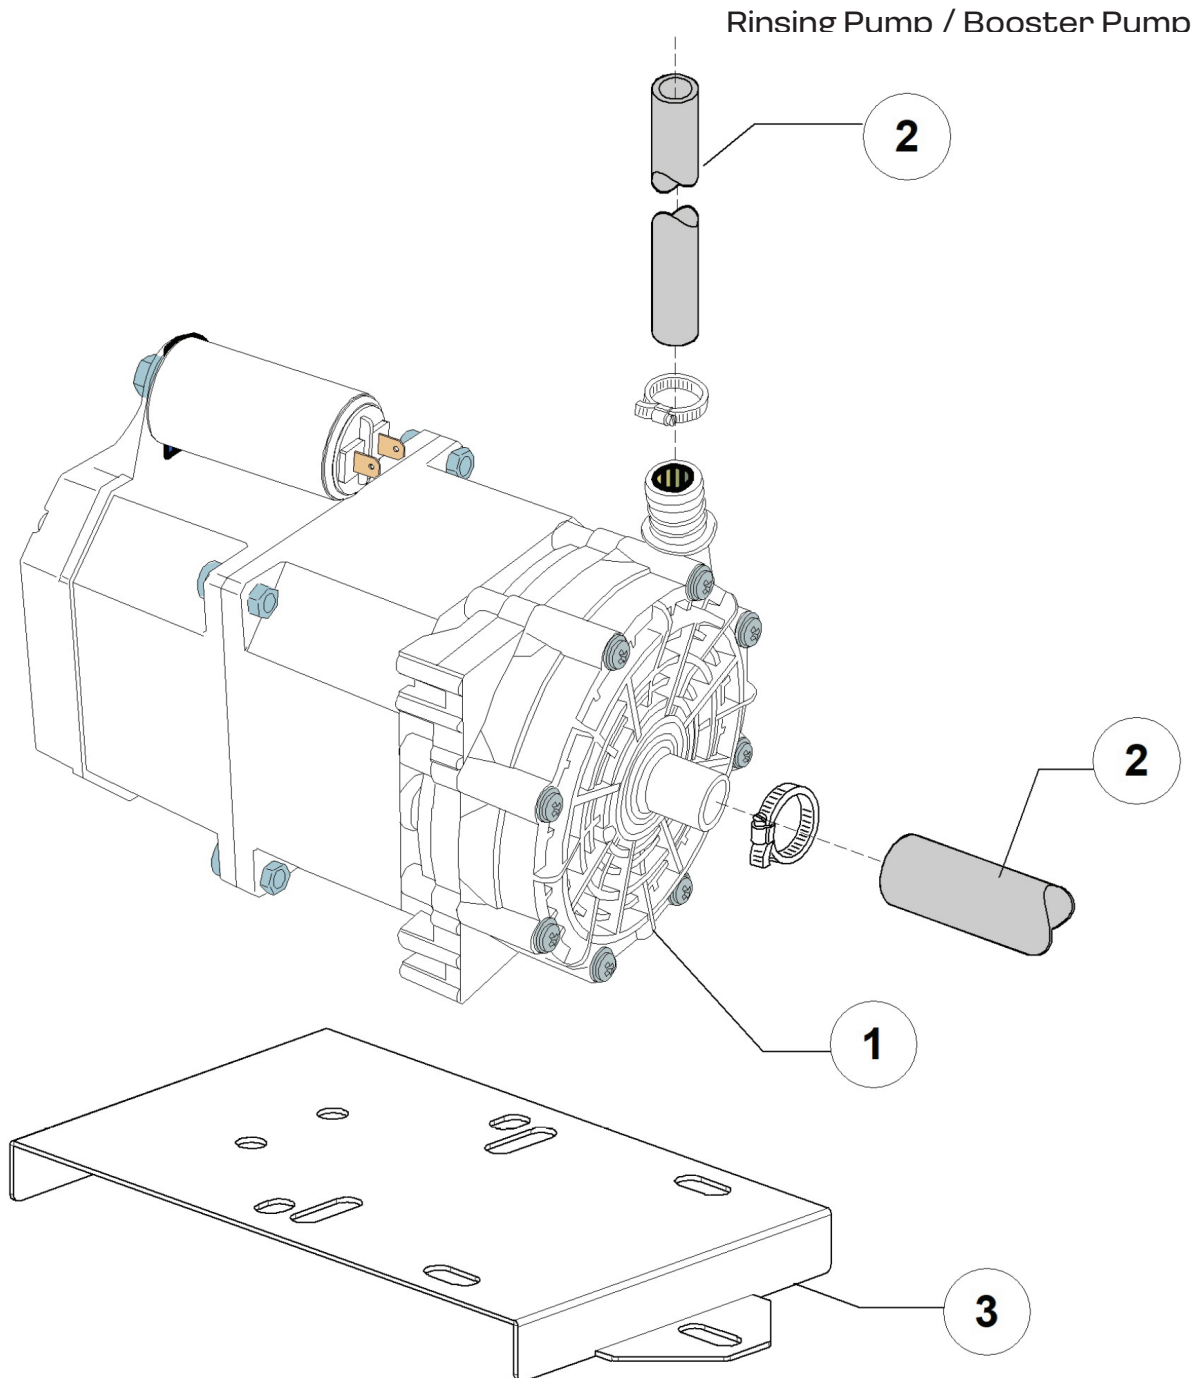

PARTS BREAKDOWN

ITEM	MODEL
49128	CD-IT-130